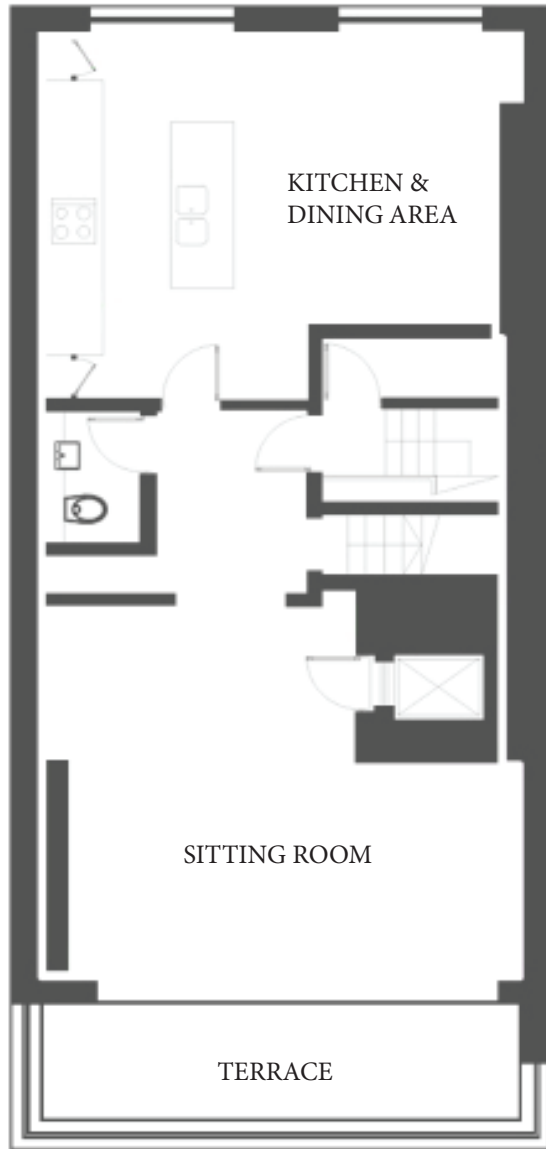

THE KNIGHTSBRIDGE PENTHOUSE

PENTHOUSE ENTRY FLOOR

79.55 SQ M / 856 SQ FT

PENTHOUSE UPPER FLOOR

77.75 SQ M / 837 SQ FT

TOTAL SIZE: 157.3 SQ M / 1693 SQ FT  
NOT GUARANTEED TO SCALE