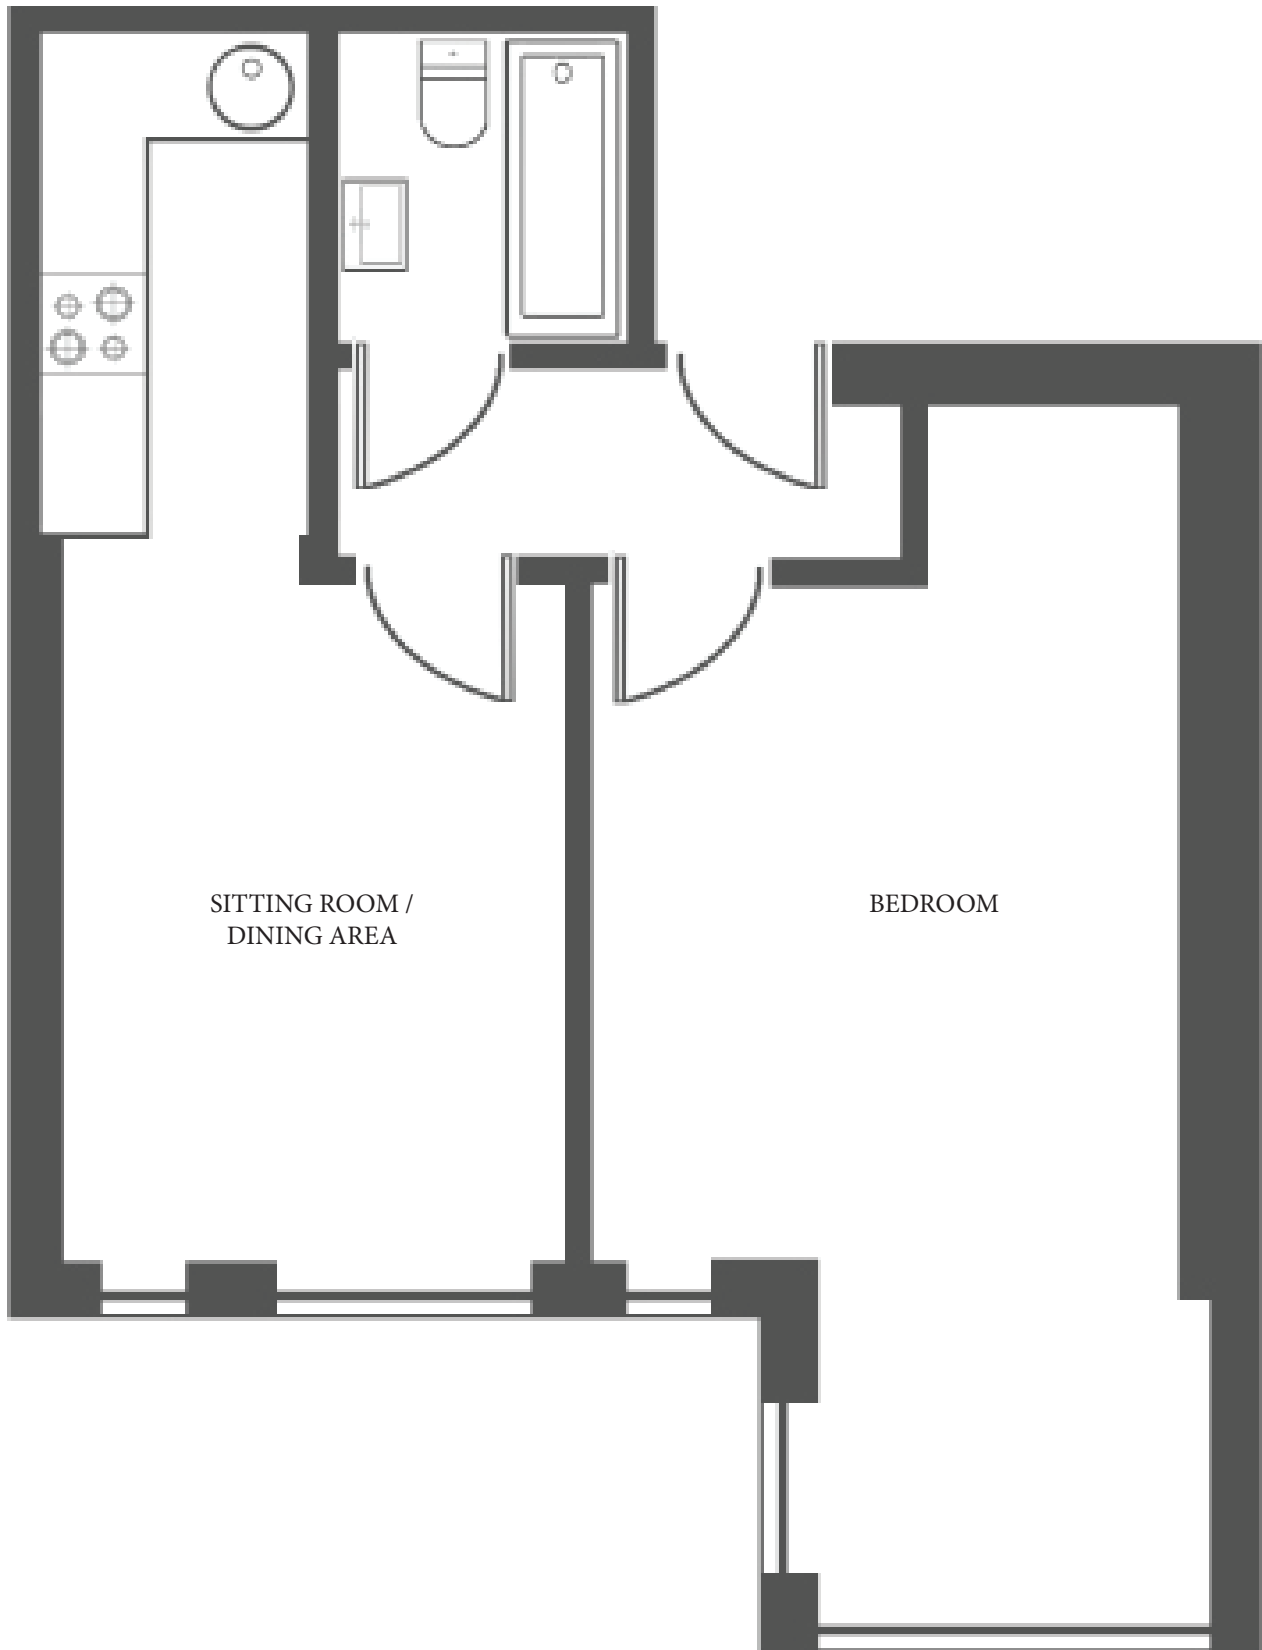

FRONT FACING ONE BEDROOM APARTMENT

SITTING ROOM /
DINING AREA

BEDROOM

TOTAL SIZE: APPROX 37M² / 398FT²

LAYOUT MAY DIFFER
NOT GUARANTEED TO SCALE