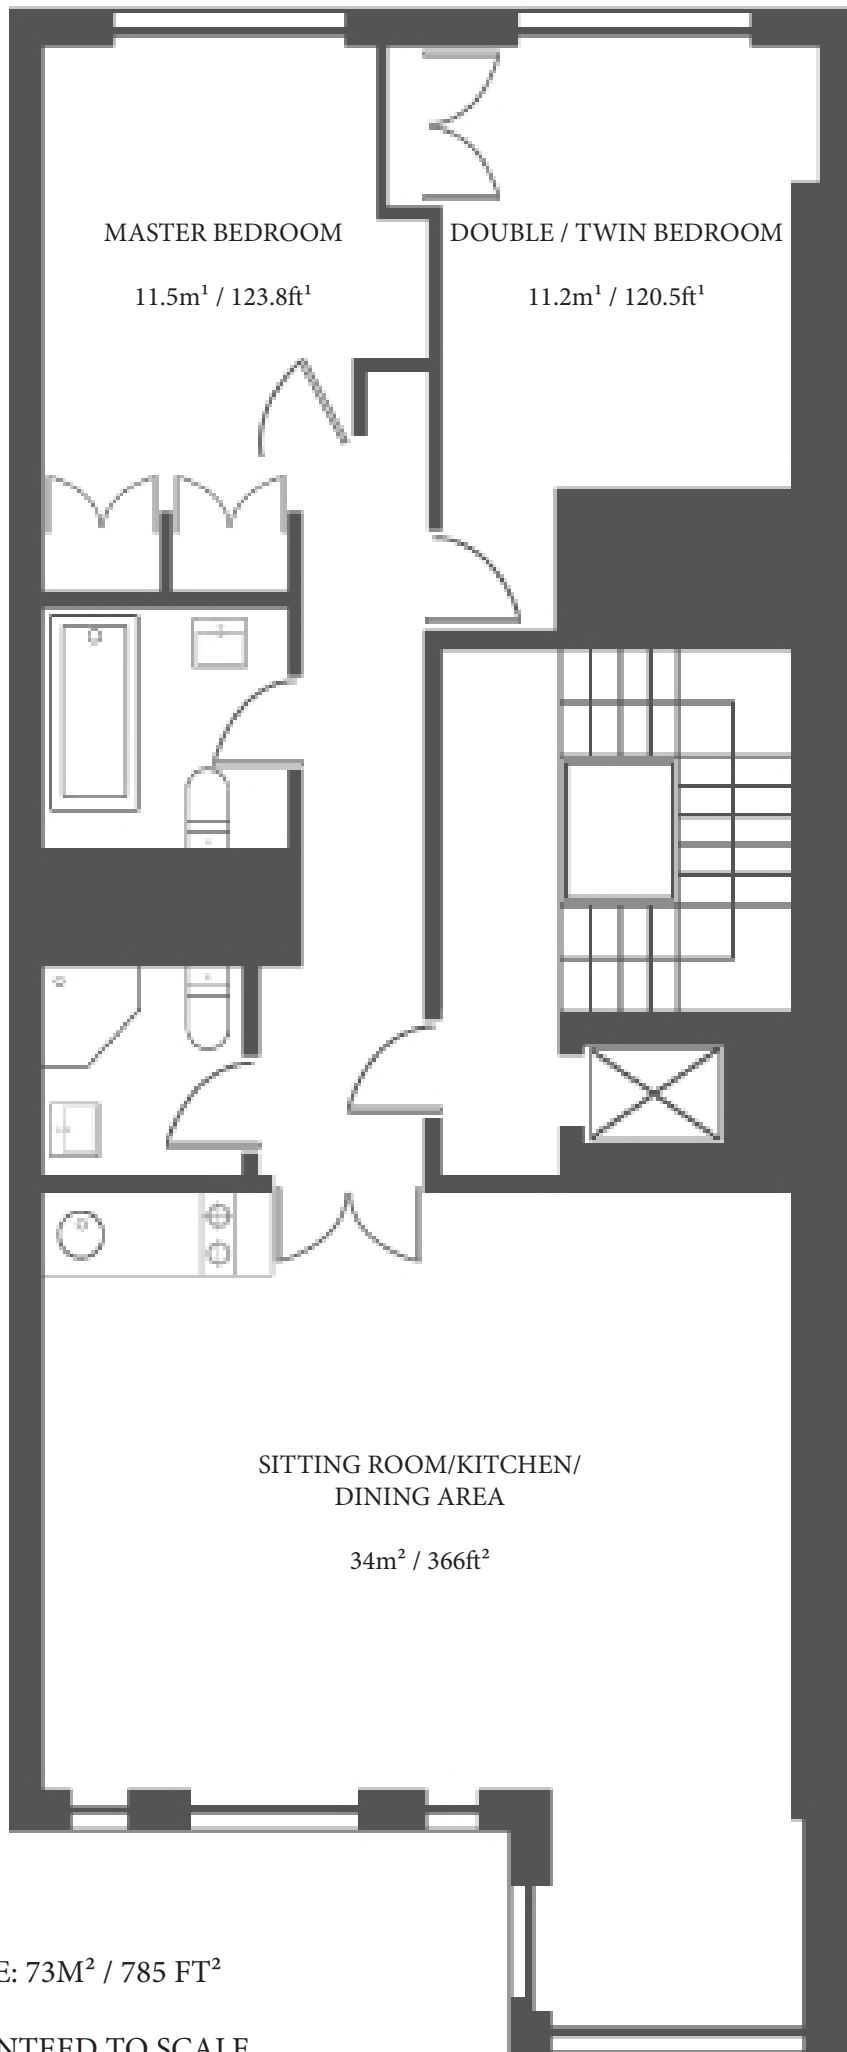

TWO BEDROOM SUITE

TOTAL SIZE: 73M² / 785 FT²

NOT GUARANTEED TO SCALE