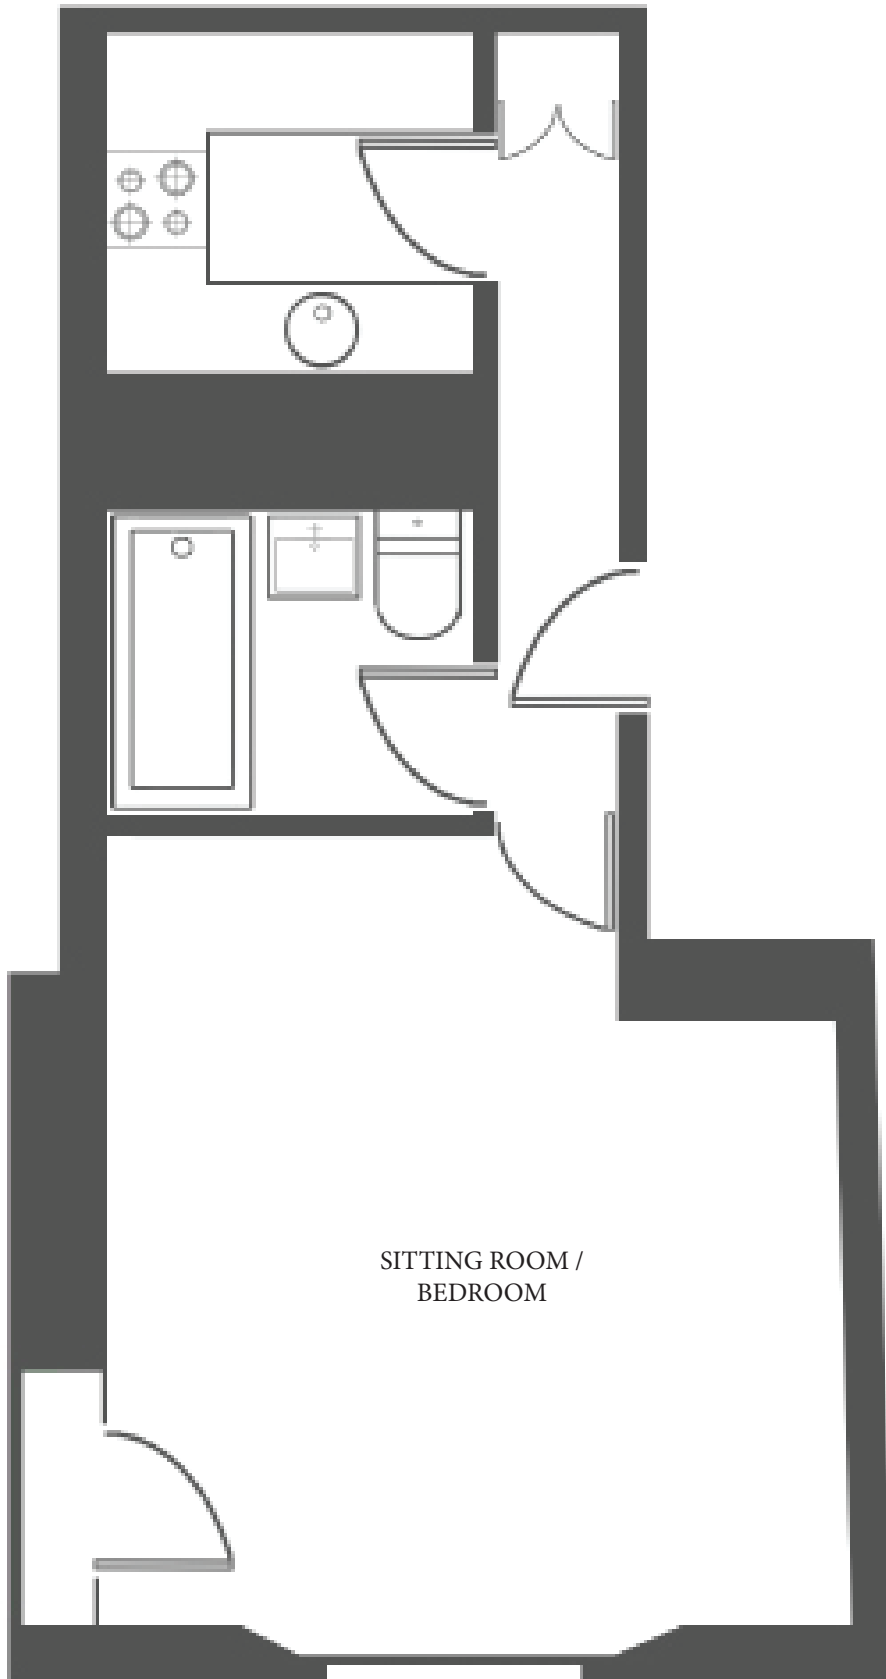

FRONT FACING STUDIO APARTMENT

TOTAL SIZE: APPROX 27M² / 290FT²

LAYOUT MAY DIFFER
NOT GUARANTEED TO SCALE