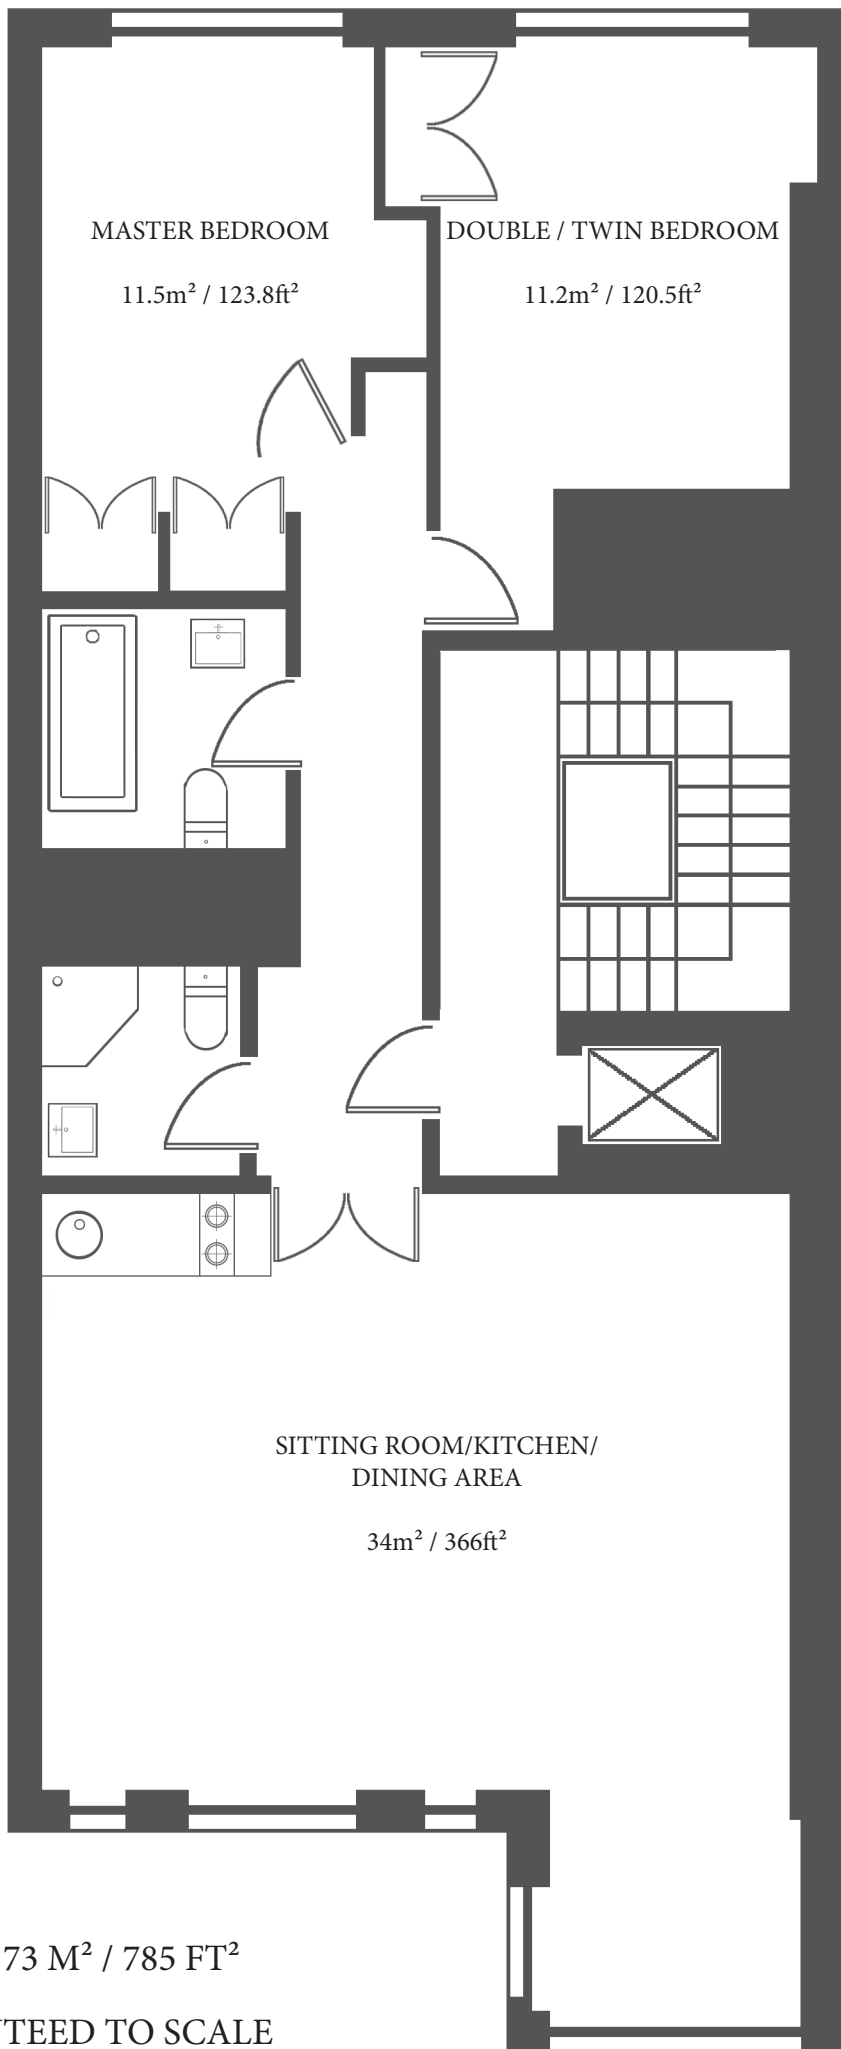

# THE CAPITAL TWO BEDROOM SUITE

TOTAL SIZE 73 M<sup>2</sup> / 785 FT<sup>2</sup>

NOT GUARANTEED TO SCALE